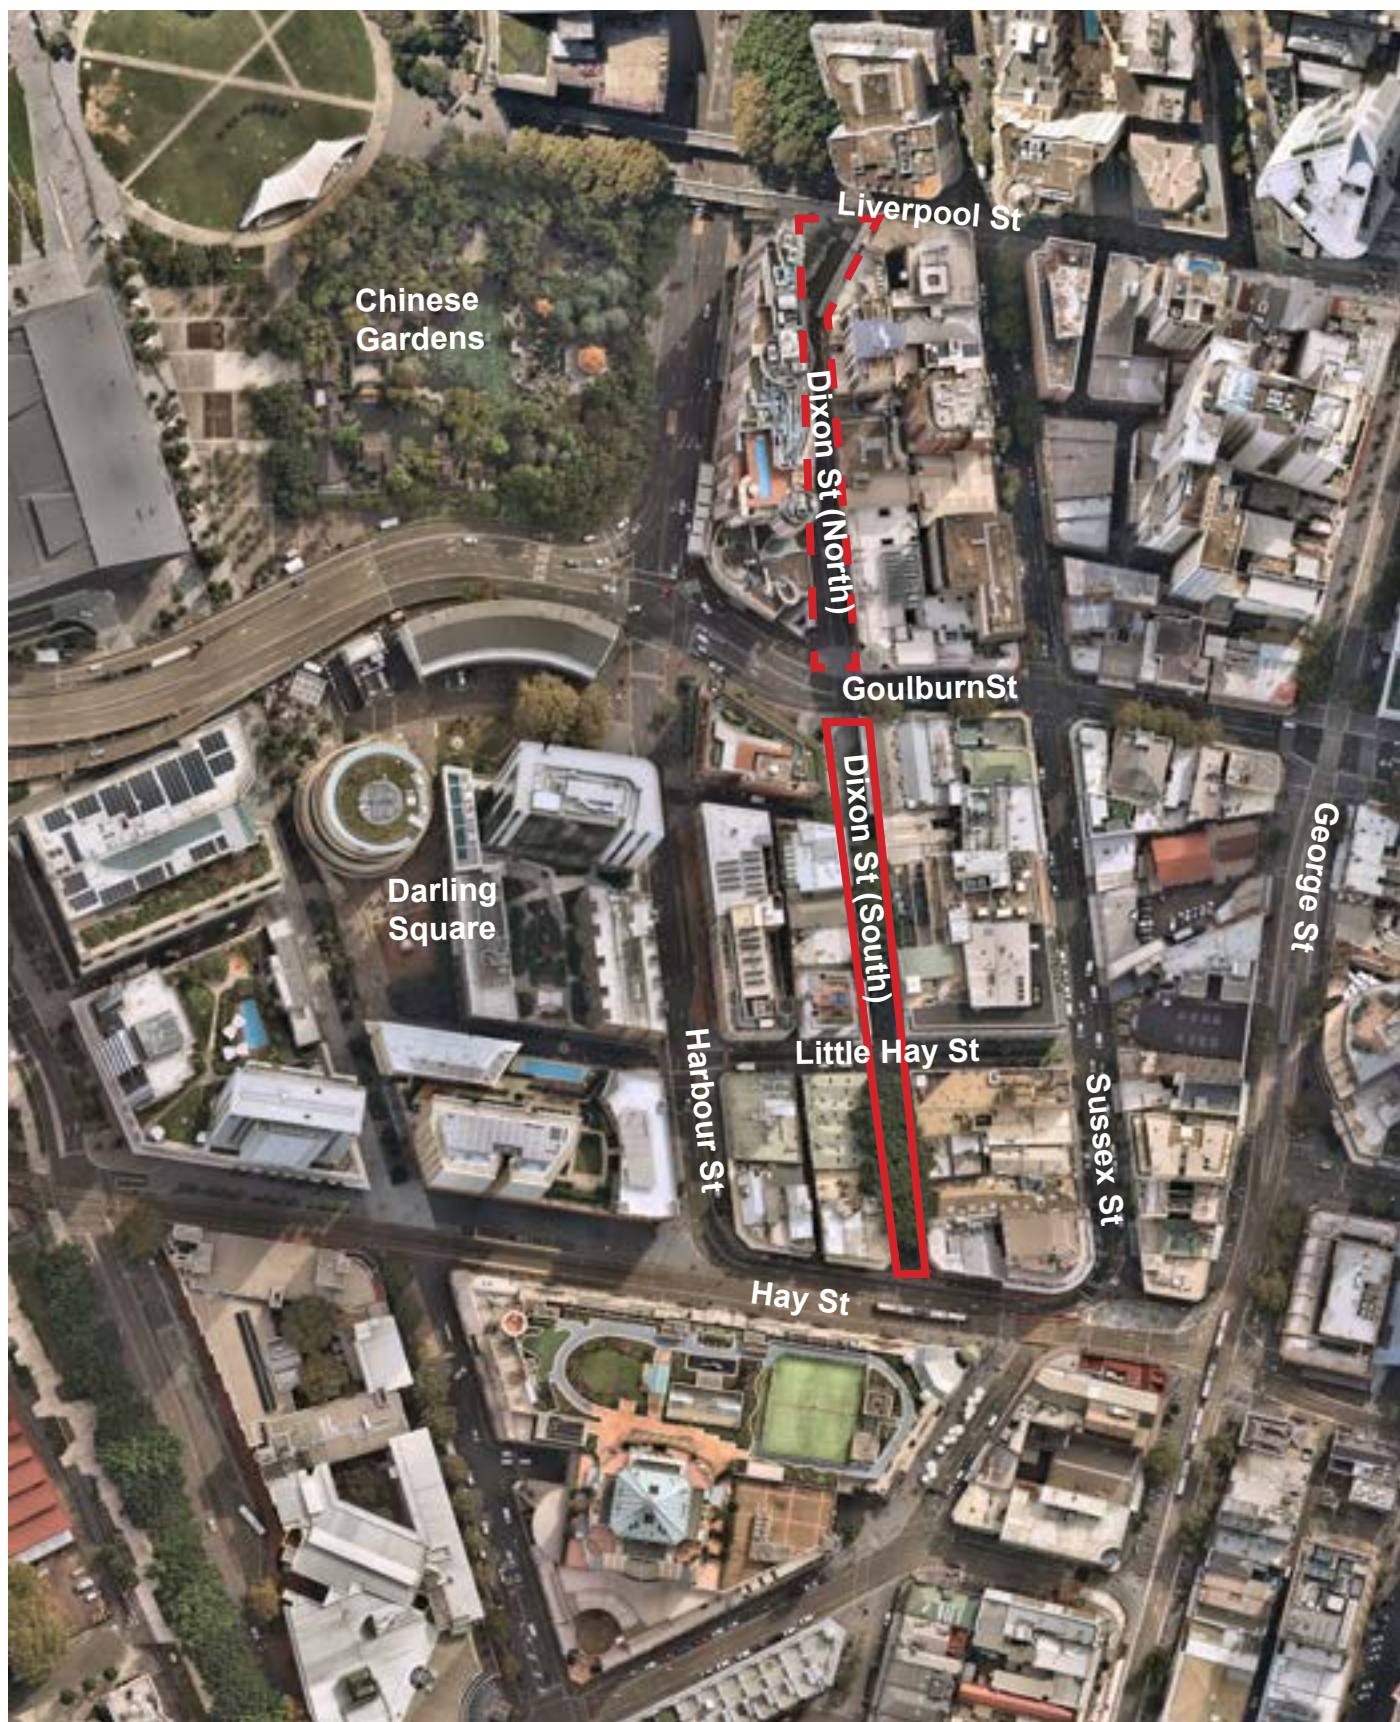

Attachment A

Project Location Plan

Dixon Street Project Location Plan

-  City of Sydney Asset (Project Location)
-  Placemaking NSW Asset